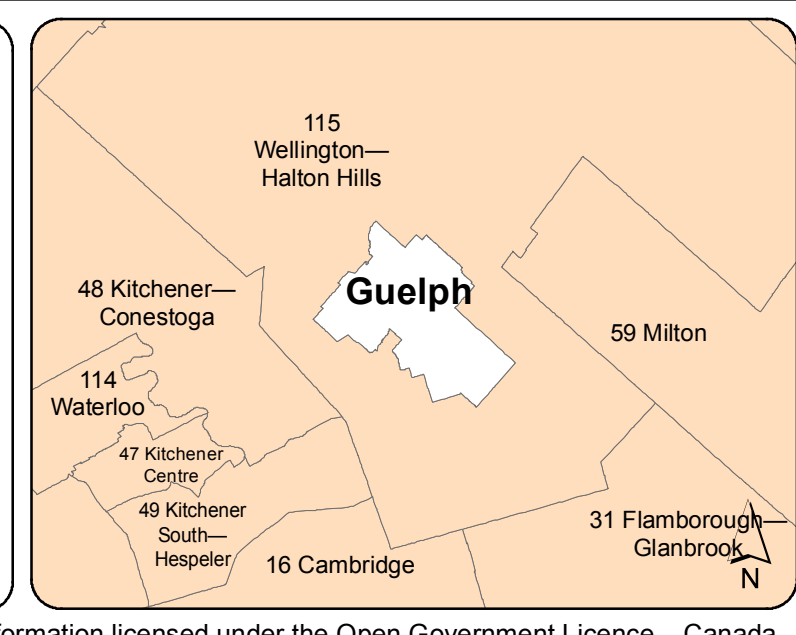

033 - Guelph

- Electoral District
- Divided Highway
- Major Road
- Lower Tier**
- First Nations Community
- Provincial Park
- Railway
- Provincial Highway
- Local Road
- Upper Tier*
- Park/Conservation Area
- Lakes & Rivers