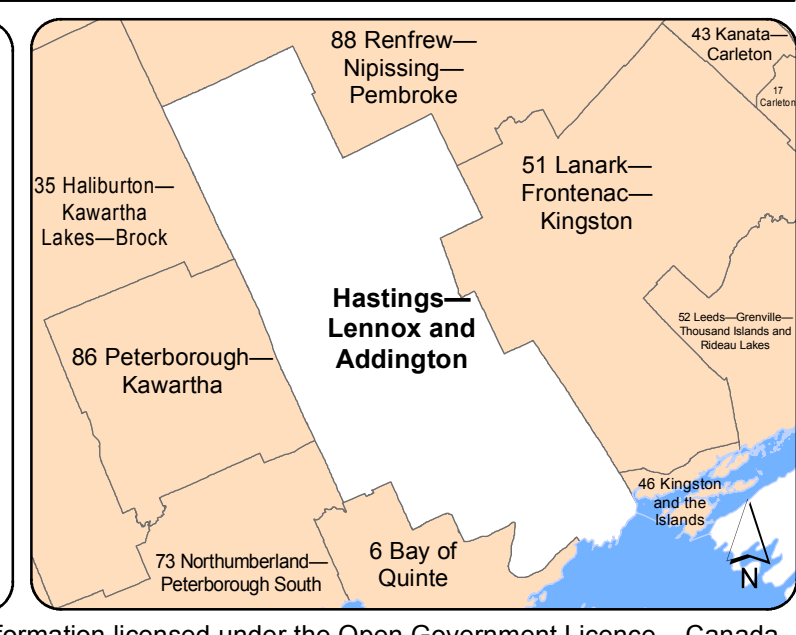

040 - Hastings-Lennox and Addington

- Electoral District
- Divided Highway
- Major Road
- Lower Tier**
- Park/Conservation Area
- Lakes & Rivers
- Railway
- Provincial Highway
- Local Road
- Upper Tier*
- First Nations Community
- Provincial Park