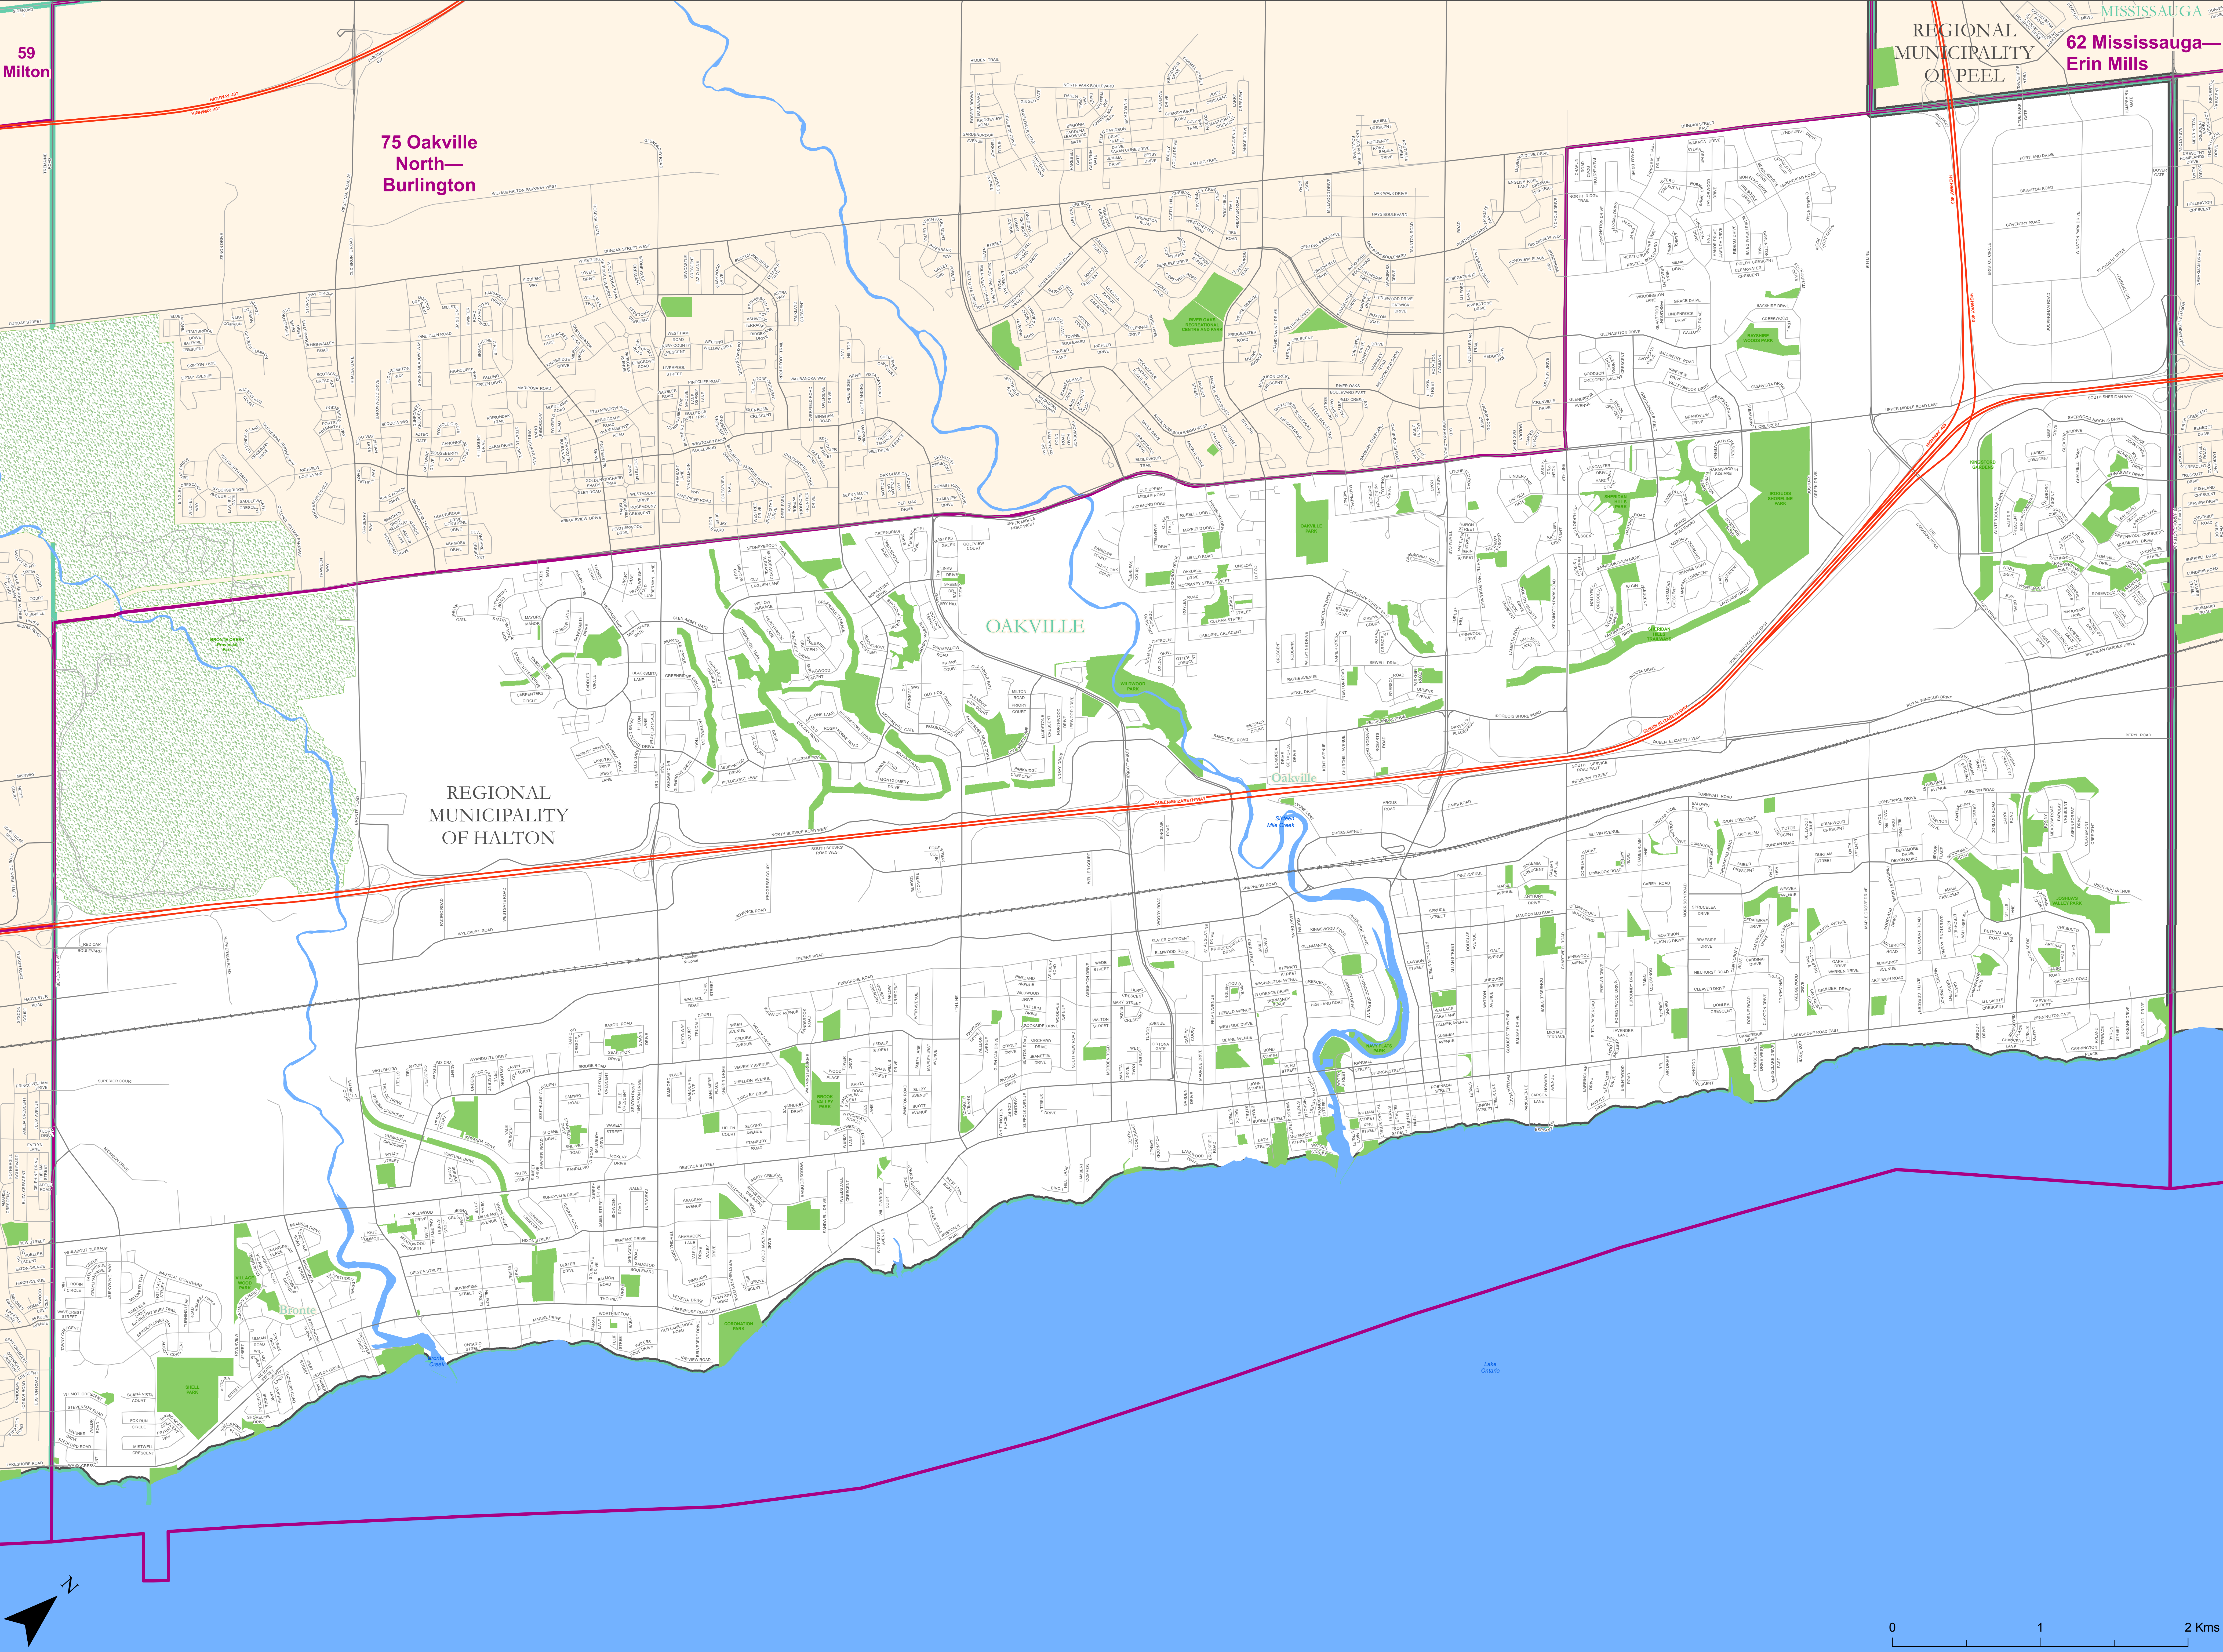

REGIONAL MUNICIPALITY OF HALTON

OAKVILLE

Elections Ontario
We Make Voting Easy.
www.elections.on.ca

Electoral District
Railway

Divided Highway
Provincial Highway

Major Road
Local Road

Lower Tier**
Upper Tier*

First Nations Community
Park/Conservation Area

Provincial Park
Lakes & Rivers

ED074 - Oakville