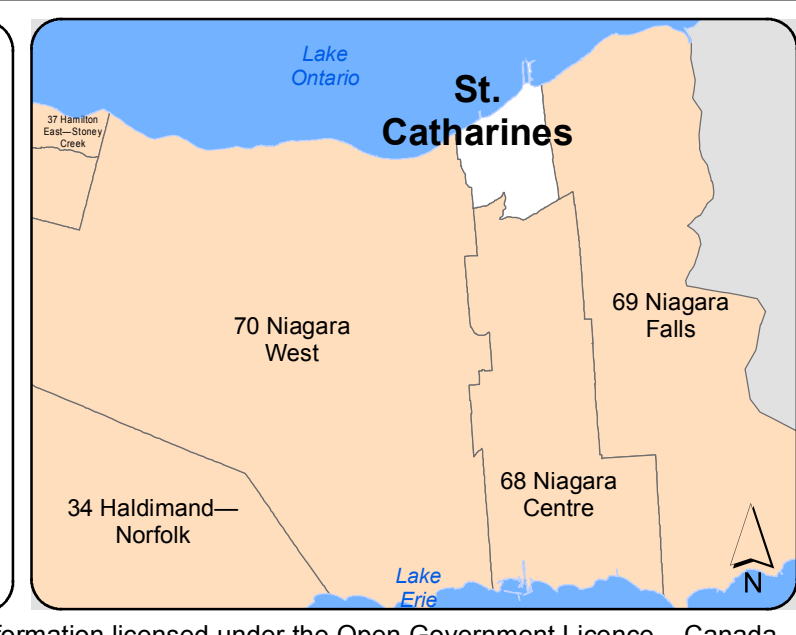

090 - St. Catharines

Electoral District	Divided Highway	Major Road	Lower Tier**	First Nations Community	Provincial Park
Railway	Provincial Highway	Local Road	Upper Tier*	Park/Conservation Area	Lakes & Rivers