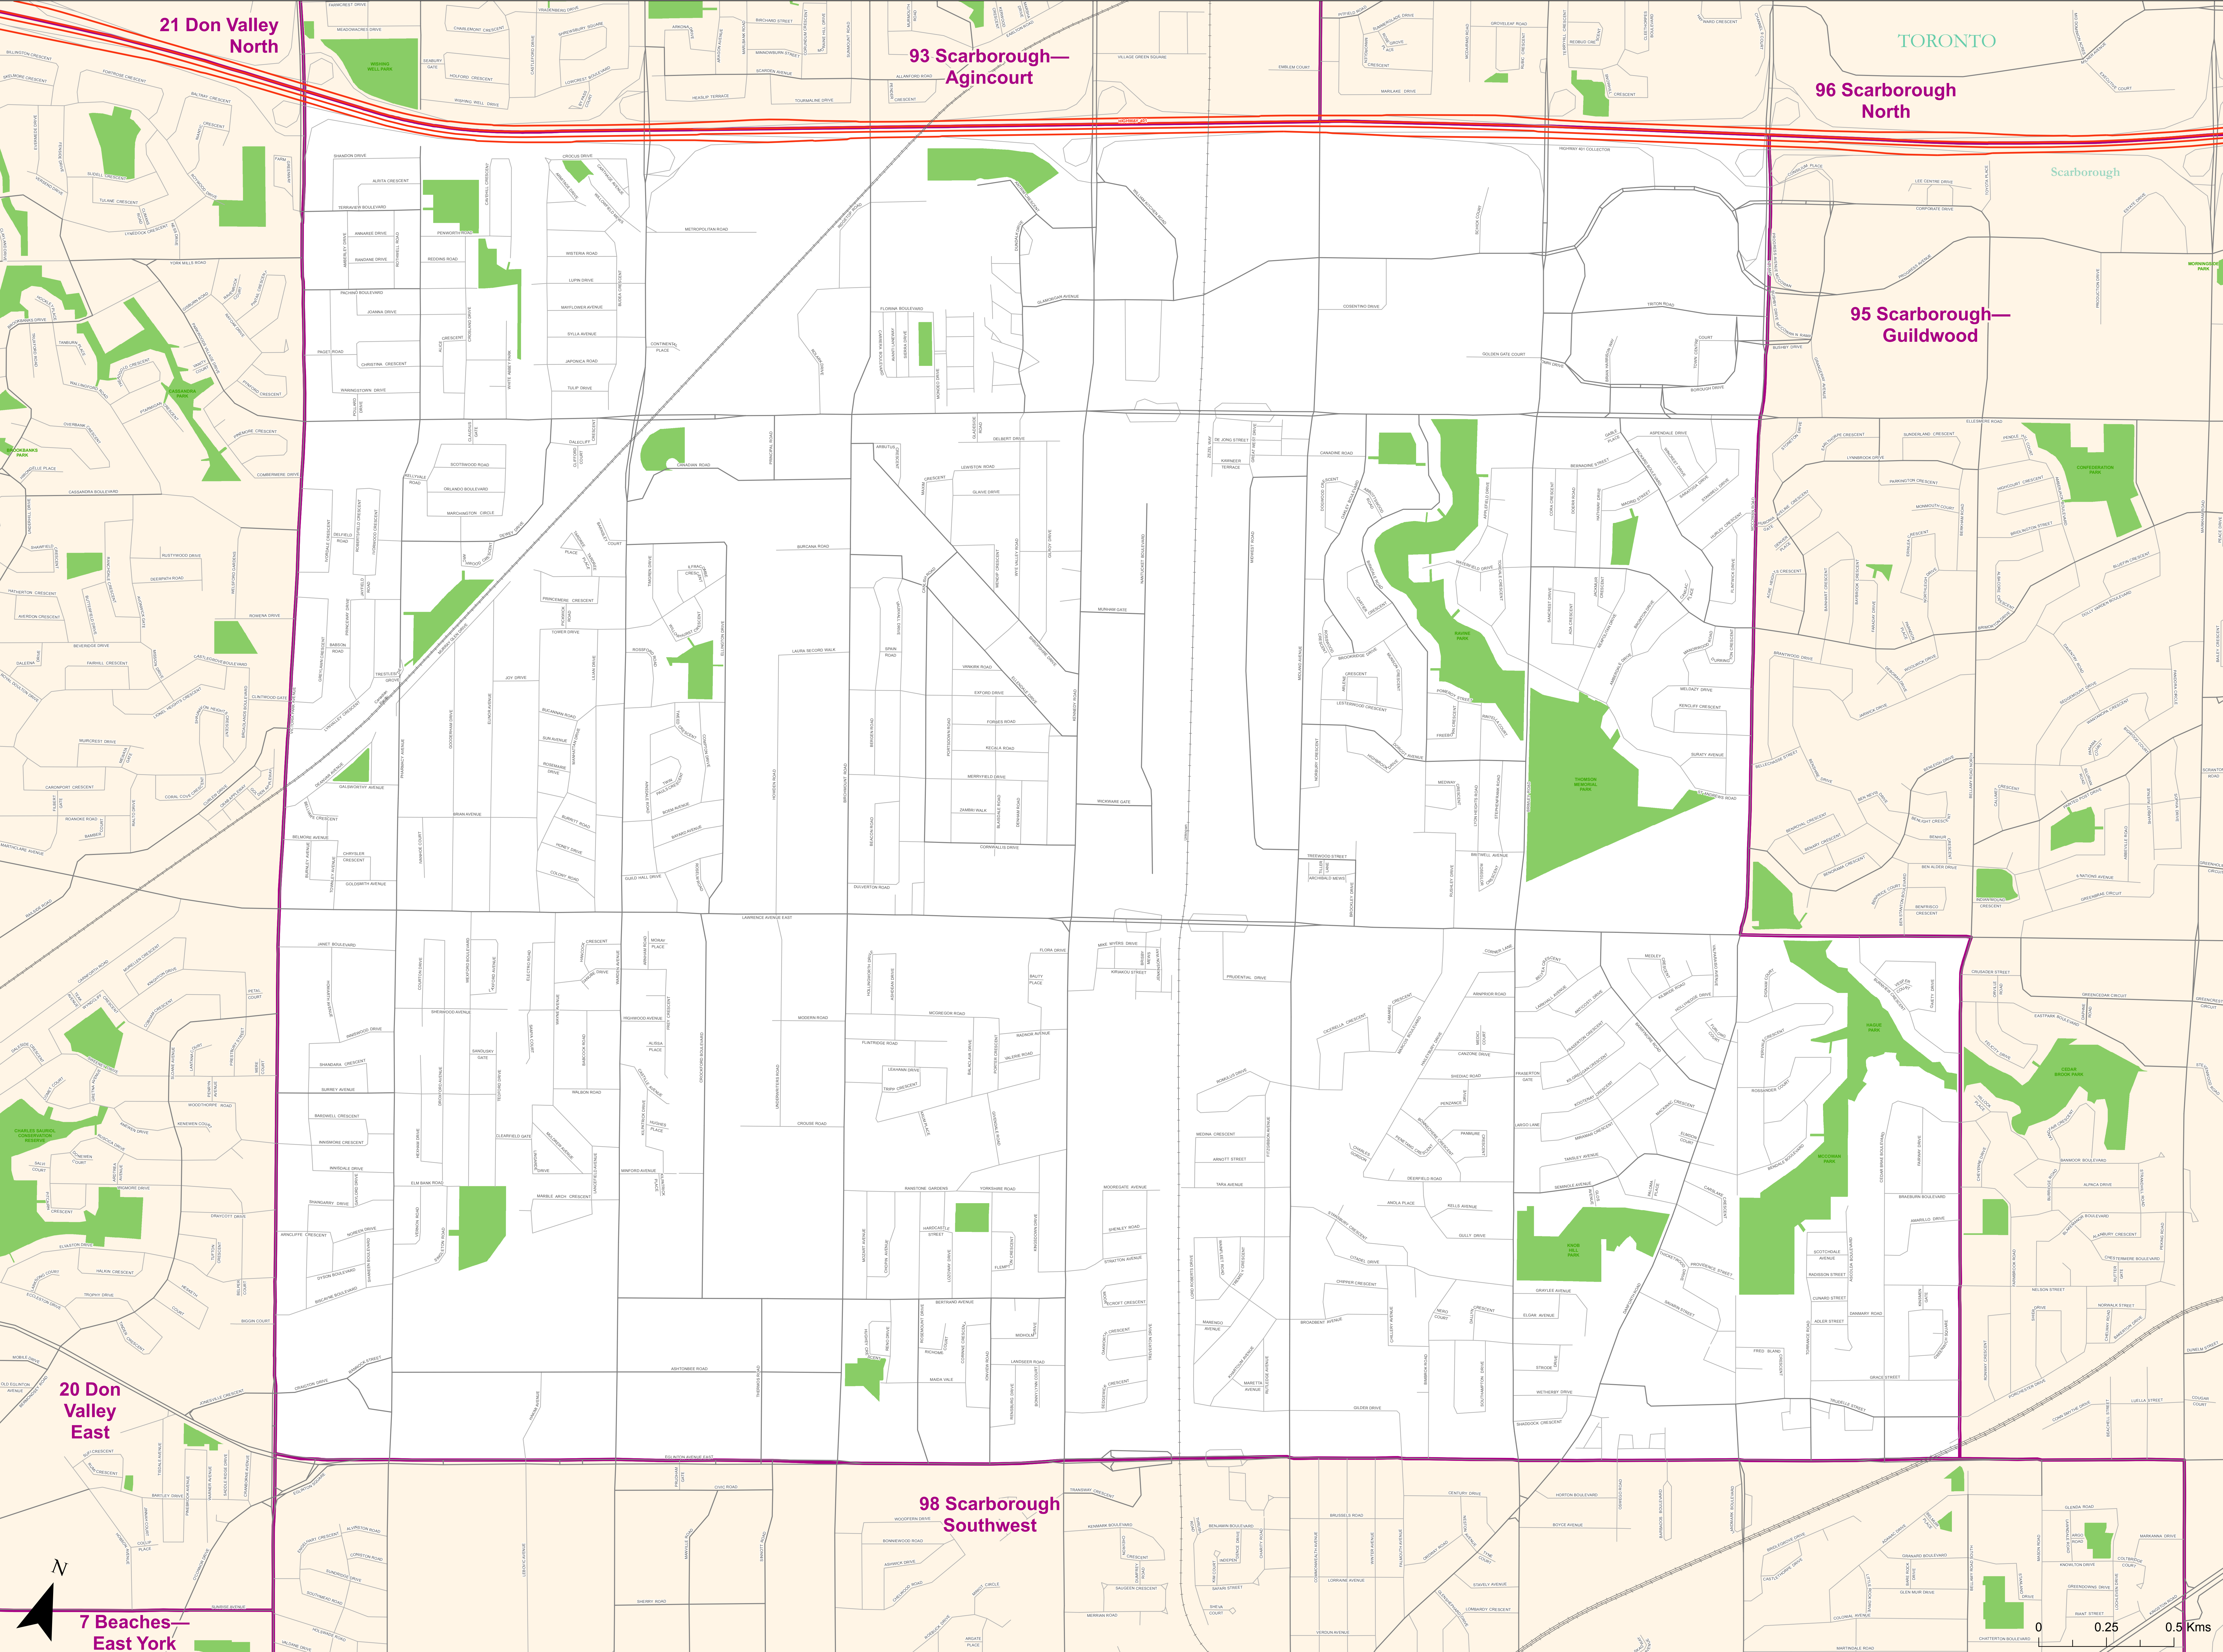

21 Don Valley North

93 Scarborough—Agincourt

96 Scarborough North

95 Scarborough—Guildwood

20 Don Valley East

98 Scarborough Southwest

7 Beaches—East York

TORONTO

Scarborough

Electoral District	Divided Highway	Major Road	Lower Tier**	First Nations Community	Provincial Park
Railway	Provincial Highway	Local Road	Upper Tier*	Park/Conservation Area	Lakes & Rivers

094 - Scarborough Centre