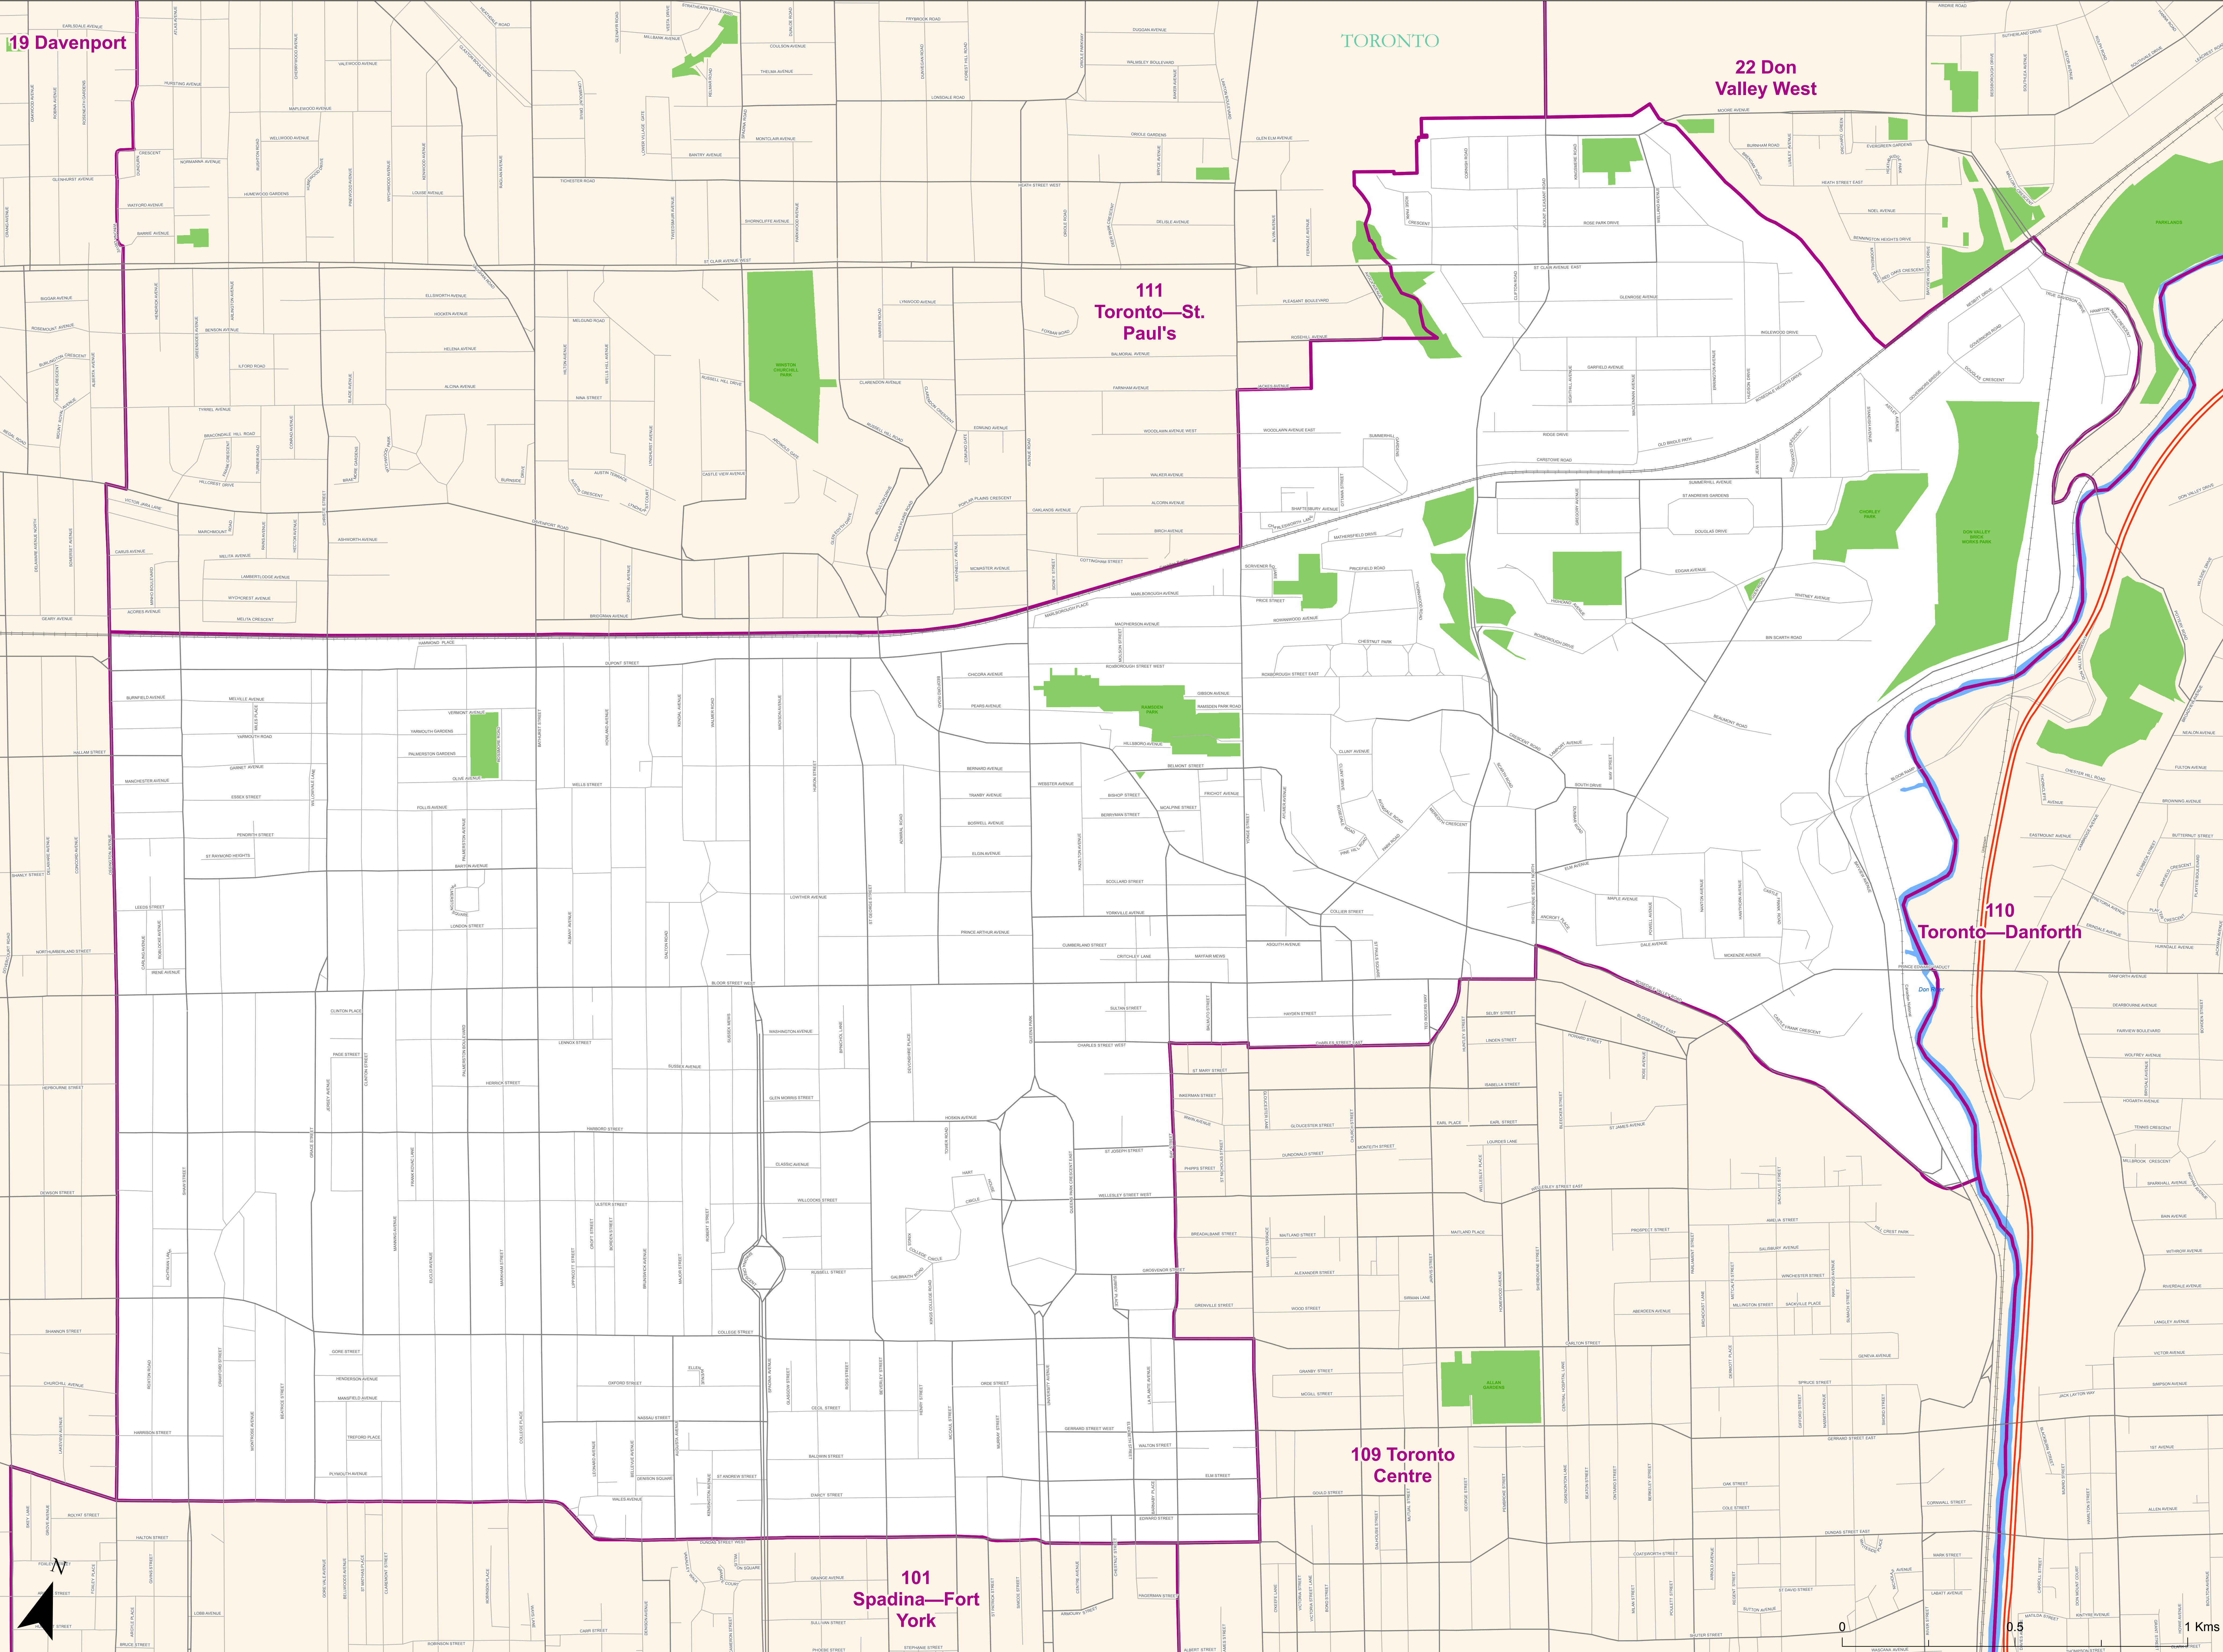

19 Davenport

22 Don Valley West

111 Toronto—St. Paul's

110 Toronto—Danforth

109 Toronto Centre

101 Spadina—Fort York

112 - University—Rosedale

- Electoral District
- Divided Highway
- Major Road
- Lower Tier**
- First Nations Community
- Provincial Park
- Railway
- Provincial Highway
- Local Road
- Upper Tier*
- Park/Conservation Area
- Lakes & Rivers