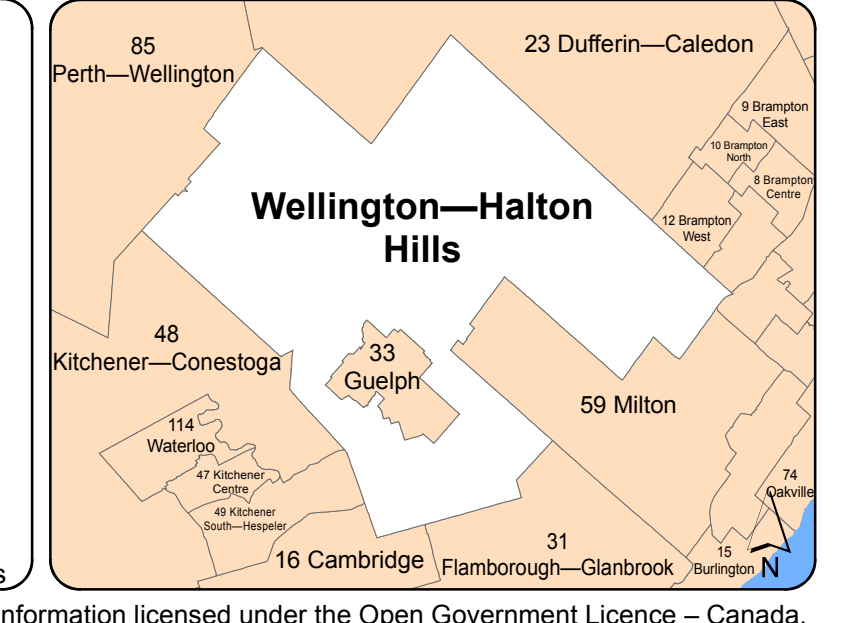

- Electoral District
- Divided Highway
- Major Road
- Lower Tier**
- First Nations Community
- Provincial Park
- Railway
- Provincial Highway
- Local Road
- Upper Tier*
- Park/Conservation Area
- Lakes & Rivers