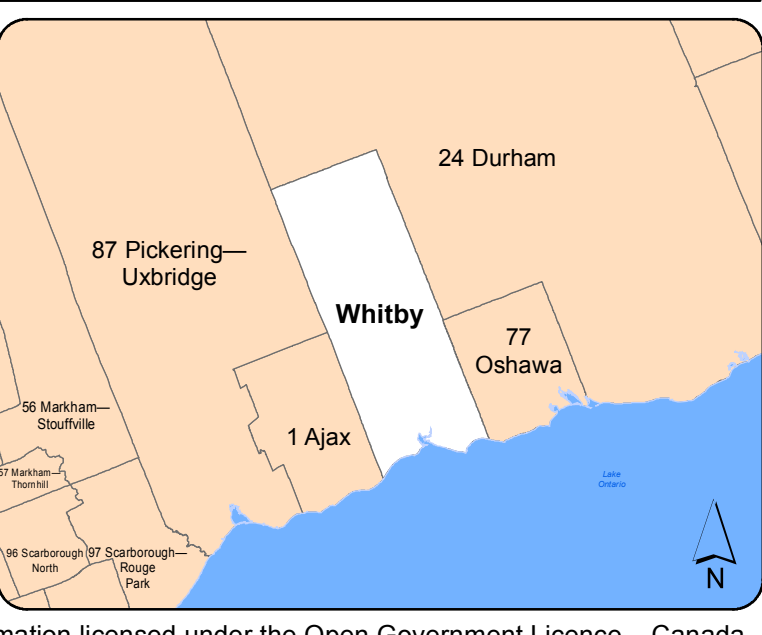

ED116 - Whitby

Electoral District	Divided Highway	Major Road	Lower Tier**	Park/Conservation Area	Lakes & Rivers
Railway	Provincial Highway	Local Road	Upper Tier*	First Nations Community	Provincial Park